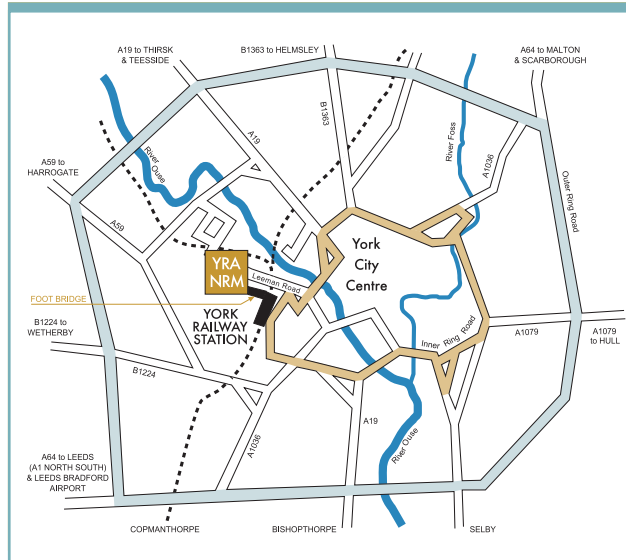

Booking Arrangements and Prices

Full details are available from the Customer Services Team on 01904 770780 or e-mail reception@yra.ac.uk.

How to find us

We are located off Leeman Road, alongside the National Railway Museum (NRM) and adjacent to the East Coast Main Line — see map.

Car Parking

Limited parking spaces are available at the Academy but there is plentiful local parking. Please enquire at the time of booking.

YORKSHIRERAILACADEMY

Yorkshire Rail Academy
National Railway Museum, Leeman Road,
York YO26 4XJ